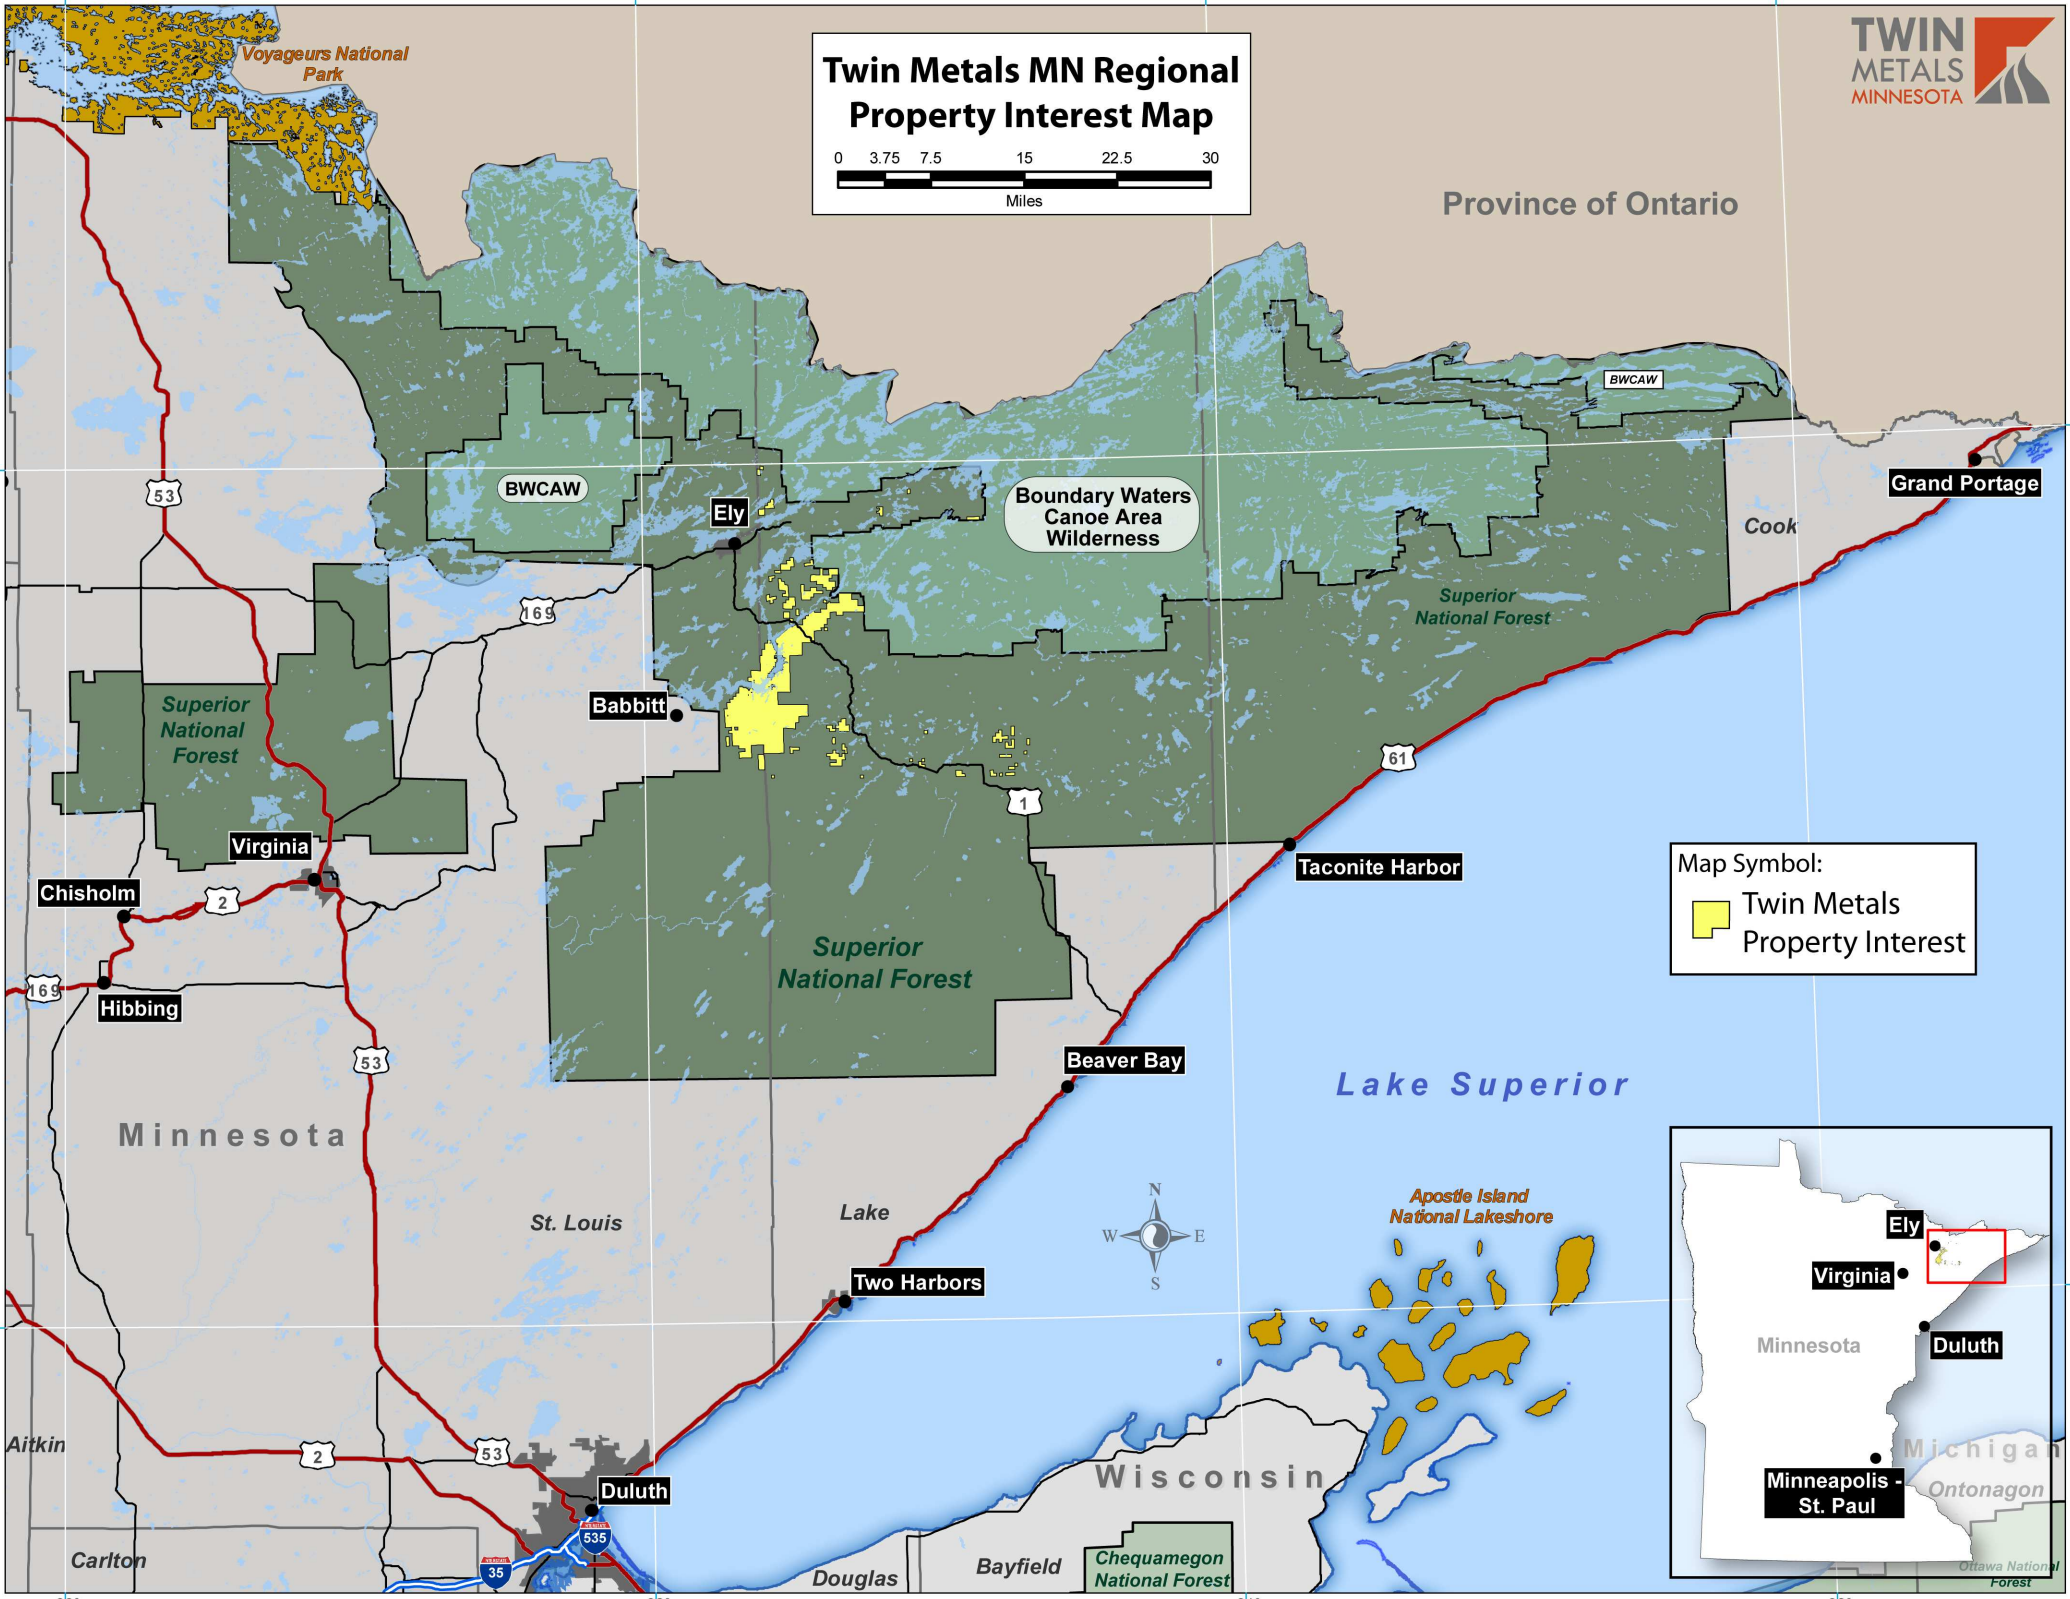

Twin Metals MN Regional Property Interest Map

0 3.75 7.5 15 22.5 30
Miles

Map Symbol:
 Twin Metals Property Interest