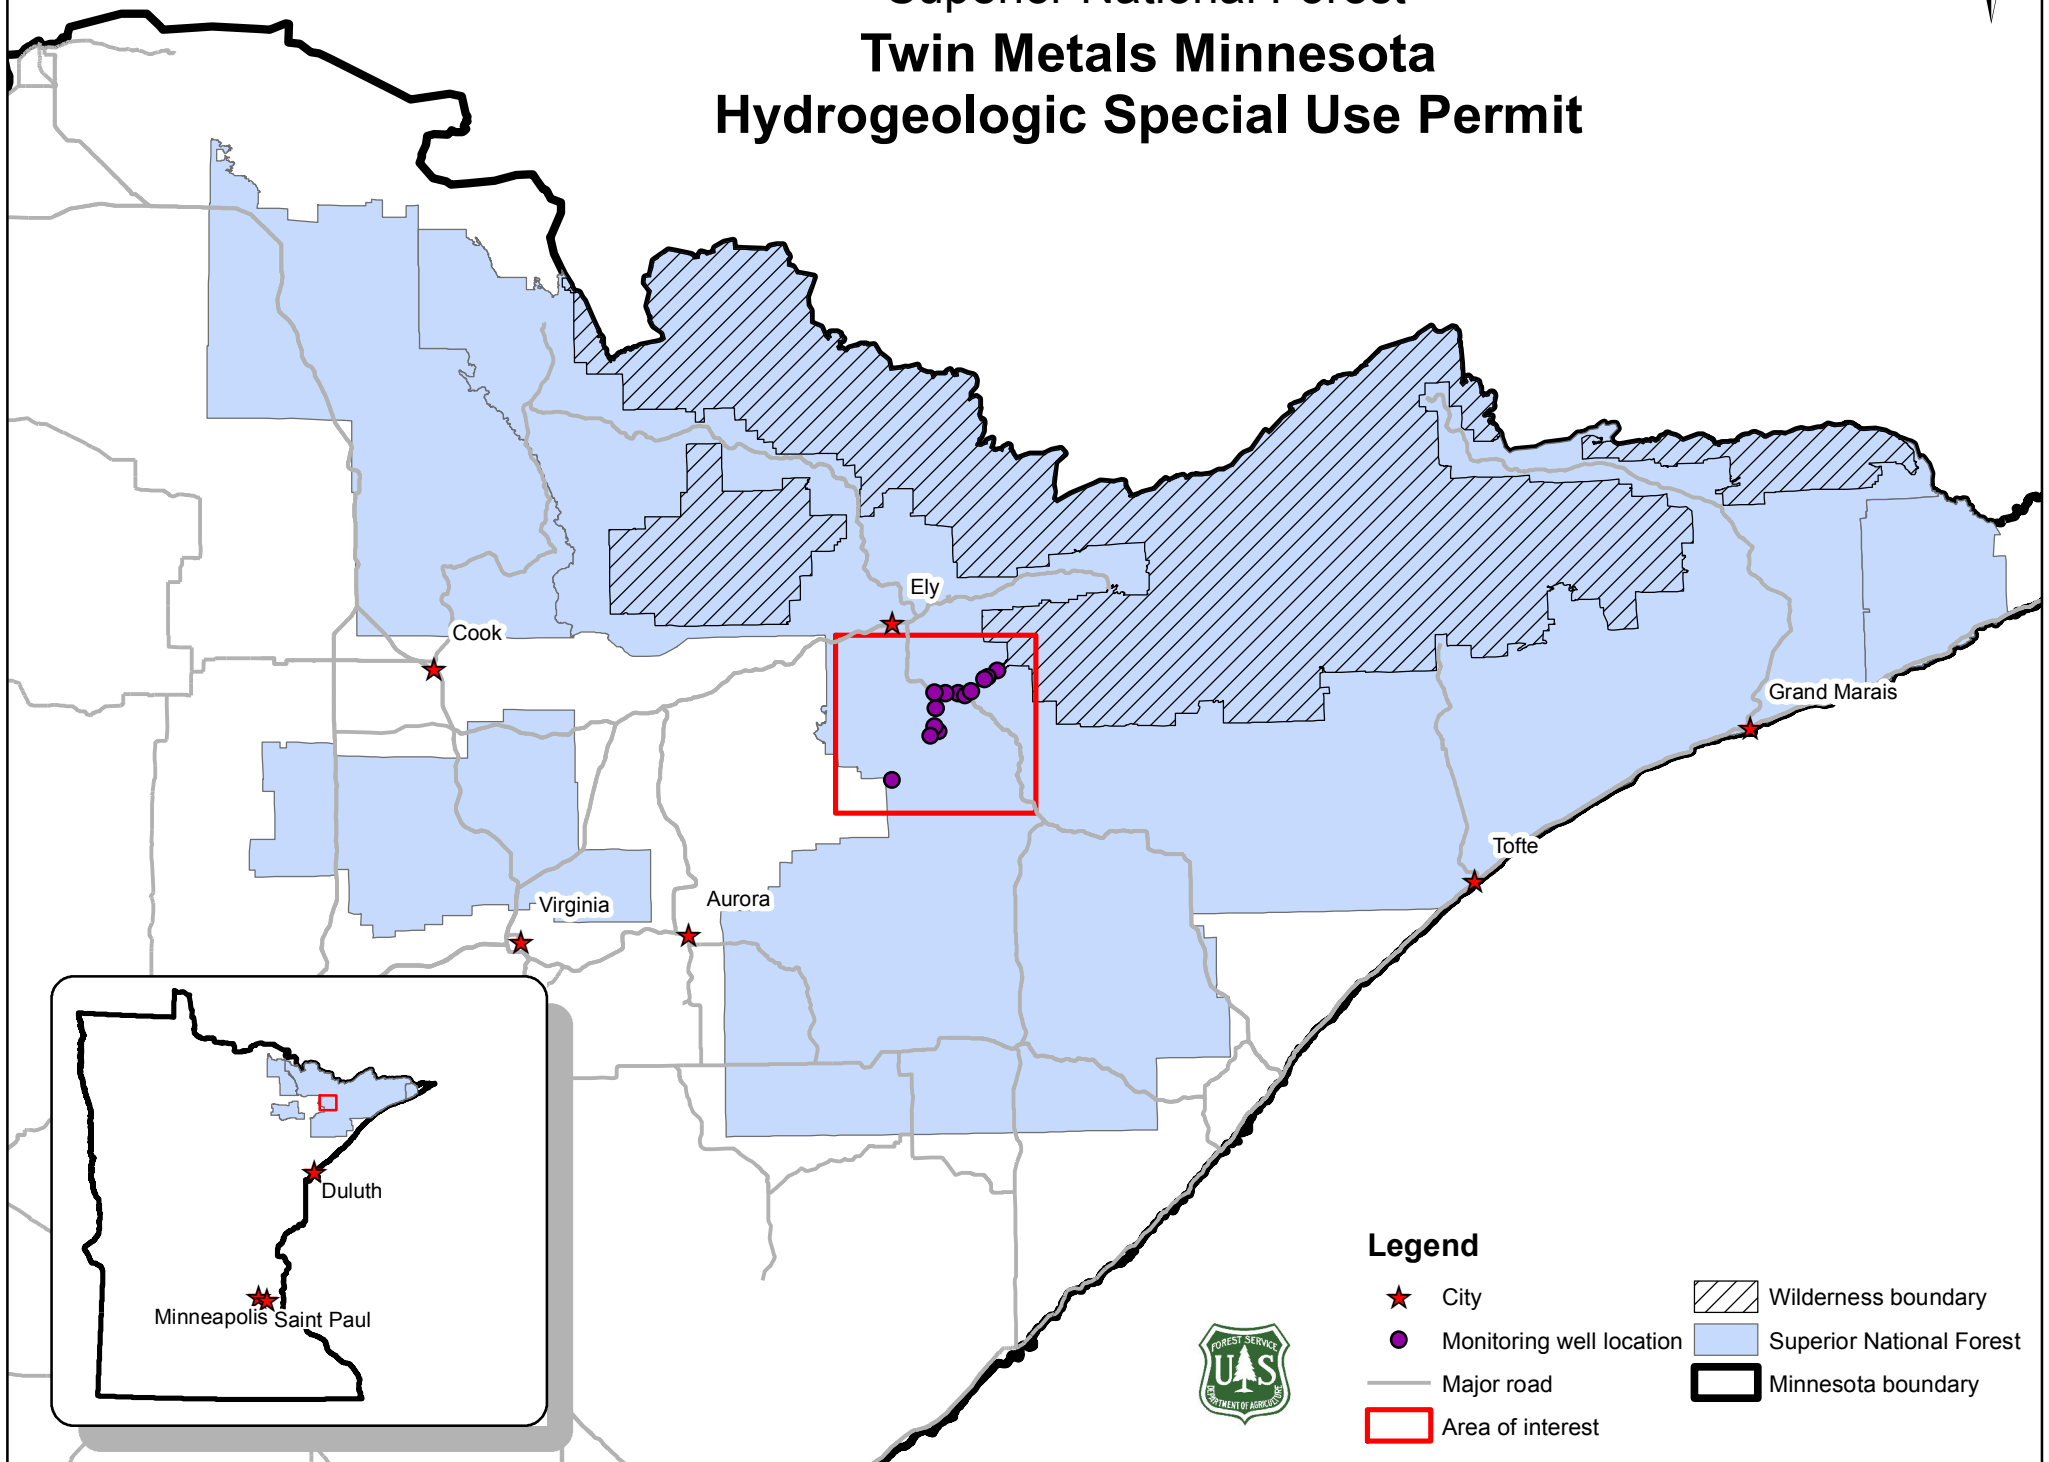

Superior National Forest Twin Metals Minnesota Hydrogeologic Special Use Permit

Legend

- ★ City
- Monitoring well location
- Major road
- ▭ Area of interest
- ▨ Wilderness boundary
- Superior National Forest
- ▭ Minnesota boundary